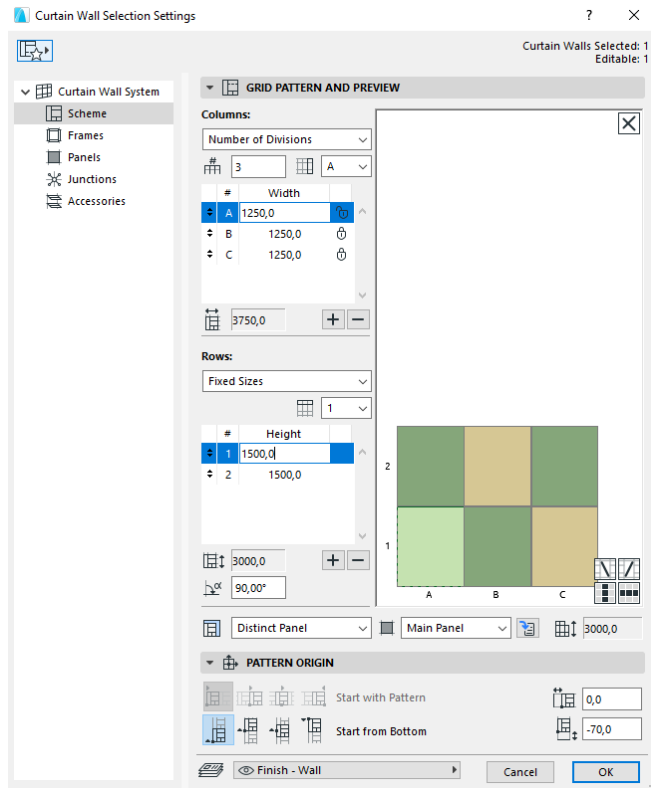

Make angles by cutting them from Design - Modify Curtain Wall - Split Curtain Wall

Instructions

- 1) In your project file, import *Bausal - Cetris Boards.pla* from *Additional Settings* on the *Favorites* palette.
- 2) In your project file, import *Bausal - Cetris Boards.pla* from *File - Libraries and Objects - Library Manager*.
- 3) Copy/paste selected curtain walls from this file, to your project.

Make a curtain wall

Pick up parameters from the wall

Change Panel Scheme

Change panel to door

Change Frame Profiles

Parameter Scheme

Manufacturer	Bausal	Bausal	Bausal	Bausal	Bausal
Country of Origin	Germany	Germany	Germany	Germany	Germany
3D Axonometry					
Product Website	https://bausal.de/cetris-platten/?lang=en	https://bausal.de/cetris-platten/?lang=en	https://bausal.de/cetris-platten/?lang=en	https://bausal.de/cetris-platten/?lang=en	https://bausal.de/cetris-platten/?lang=en
Construction Type	Exterior non-bearing walls and partitions	Exterior non-bearing walls and partitions	Exterior non-bearing walls and partitions	Exterior non-bearing walls and partitions	Exterior non-bearing walls and partitions
Nominal Height	1,18	1,18	1,18	1,18	1,49
Nominal Width	1,24	1,24	1,44	1,44	0,49
Outside Surface	Bausal - Cetris - Cement bonded particle board A2	RAL 6019	Bausal - Cetris - Cement bonded particle board A2	RAL 6019	RAL 1000
Panel Area without Clamps	1,48	1,48	1,70	1,70	0,75
Building Material / Composite / Profile / Fill	Bausal - Cetris - RAL Color	Bausal - Cetris - RAL Color	Bausal - Cetris - RAL Color	Bausal - Cetris - RAL Color	Bausal - Cetris - RAL Color