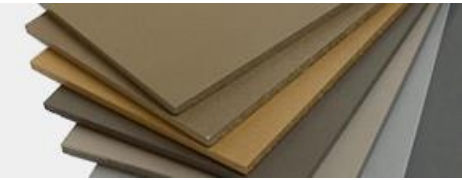

Change Panel Scheme

Change panel to door

Change Frame Profiles