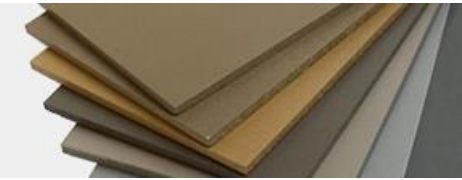

Bausal

BIM-objects in ArchiCAD

Presentation

Manually edit these Favorites to better fit your purpose

Make your own panel object and use it as a CW Custom Panel

Manually change textures/colors, and replace panels with doors and windows

Make angles by cutting them from Design - Modify Curtain Wall - Split Curtain Wall

Instructions

- 1) In your project file, import *Bausal - Cetris Boards.pla* from *Additional Settings* on the *Favorites* palette.
- 2) In your project file, import *Bausal - Cetris Boards.pla* from *File - Libraries and Objects - Library Manager*.
- 3) Copy/paste selected curtain walls from this file, to your project.