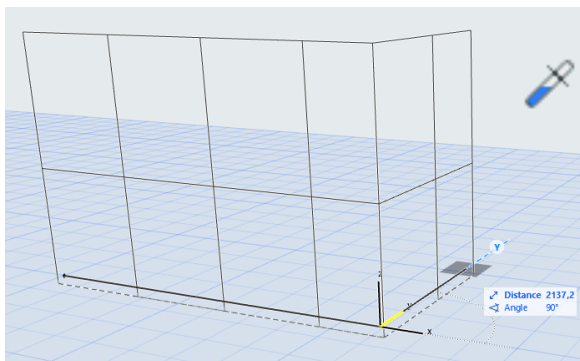

Make angles by cutting them from Design - Modify Curtain Wall - Split Curtain Wall

Instructions

- 1) In your project file, import *Bausal - Cetris Boards.pla* from *Additional Settings* on the *Favorites* palette.
- 2) In your project file, import *Bausal - Cetris Boards.pla* from *File - Libraries and Objects - Library Manager*.
- 3) Copy/paste selected curtain walls from this file, to your project.

Make a curtain wall

Pick up parameters from the wall

Change Panel Scheme

Change panel to door

Change Frame Profiles

Parameter Scheme

Manufacturer	Bausal	Bausal	Bausal	Bausal	Bausal
Country of Origin	Germany	Germany	Germany	Germany	Germany
3D Axonometry					
Product Website	https://bausal.de/cetris-platten/?lang=en	https://bausal.de/cetris-platten/?lang=en	https://bausal.de/cetris-platten/?lang=en	https://bausal.de/cetris-platten/?lang=en	https://bausal.de/cetris-platten/?lang=en
Construction Type	Exterior non-bearing walls and partitions	Exterior non-bearing walls and partitions	Exterior non-bearing walls and partitions	Exterior non-bearing walls and partitions	Exterior non-bearing walls and partitions
Nominal Height	1,18	1,18	1,18	1,18	1,49
Nominal Width	1,24	1,24	1,44	1,44	0,49
Outside Surface	Bausal - Cetris - Cement bonded particle board A2	RAL 6019	Bausal - Cetris - Cement bonded particle board A2	RAL 6019	RAL 1000
Panel Area without Clamps	1,48	1,48	1,70	1,70	0,75
Building Material / Composite / Profile / Fill	Bausal - Cetris - RAL Color	Bausal - Cetris - RAL Color	Bausal - Cetris - RAL Color	Bausal - Cetris - RAL Color	Bausal - Cetris - RAL Color