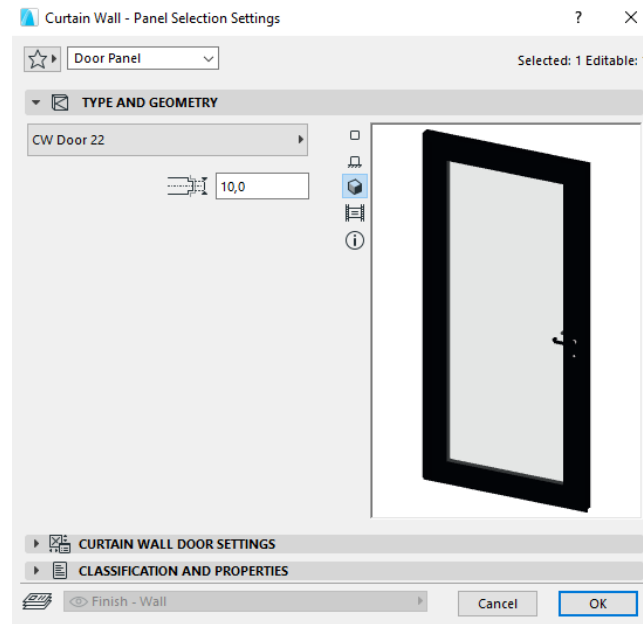

Make angles by cutting them from Design - Modify Curtain Wall - Split Curtain Wall

Instructions

- 1) In your project file, import *Bausal - Cetris Boards.pla* from *Additional Settings* on the *Favorites* palette.
- 2) In your project file, import *Bausal - Cetris Boards.pla* from *File - Libraries and Objects - Library Manager*.
- 3) Copy/paste selected curtain walls from this file, to your project.

Make a curtain wall

Pick up parameters from the wall

Change Panel Scheme

Change panel to door

Change Frame Profiles

Parameter Scheme

Manufacturer	Bausal	Bausal	Bausal	Bausal	Bausal
Country of Origin	Germany	Germany	Germany	Germany	Germany
3D Axonometry					
Product Website	https://bausal.de/cetris-platten/?lang=en	https://bausal.de/cetris-platten/?lang=en	https://bausal.de/cetris-platten/?lang=en	https://bausal.de/cetris-platten/?lang=en	https://bausal.de/cetris-platten/?lang=en
Construction Type	Exterior non-bearing walls and partitions	Exterior non-bearing walls and partitions	Exterior non-bearing walls and partitions	Exterior non-bearing walls and partitions	Exterior non-bearing walls and partitions
Nominal Height	1,18	1,18	1,18	1,18	1,49
Nominal Width	1,24	1,24	1,44	1,44	0,49
Outside Surface	Bausal - Cetris - Cement bonded particle board A2	RAL 6019	Bausal - Cetris - Cement bonded particle board A2	RAL 6019	RAL 1000
Panel Area without Clamps	1,48	1,48	1,70	1,70	0,75
Building Material / Composite / Profile / Fill	Bausal - Cetris - RAL Color	Bausal - Cetris - RAL Color	Bausal - Cetris - RAL Color	Bausal - Cetris - RAL Color	Bausal - Cetris - RAL Color